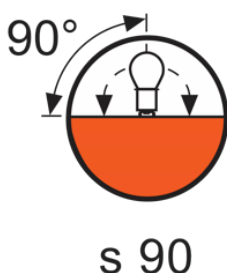

Electrical data

Nominal Wattage	500 W
Nominal Voltage	240 V

Light technical data

Luminous Flux	14500 lm
Light Center Length - LCL (mm)	36.5 mm
Color Temperature	3200 K
Color Rendering Index	100
Average Rated Life	50 h

Physical attributes

Base	GY9.5
Bulb Shape	T7
Diameter d (in)	0.830 in
Diameter d (mm)	21.08 mm

Additional product data

Operating Position	ANY
Lamp Type	SINGLE END

Packaging Information

Product number	EAN/UPC	Packaging	Quantity	Outside dimensions l x w x h	Gross weight
54969	4008321098597	Folding box (SKU)	1		