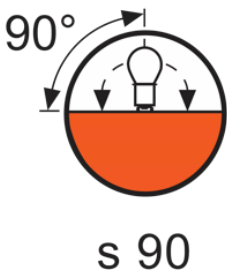

Electrical data

Nominal Wattage	500 W
Nominal Voltage	230 V

Light technical data

Luminous Flux	14500 lm
Light Center Length - LCL (mm)	36.5 mm
Color Temperature	3200 K
Color Rendering Index	100
Average Rated Life	50 h

Physical attributes

Base	GY9.5
Bulb Shape	T22
Diameter d (in)	0.830 in
Diameter d (mm)	21.08 mm

Additional product data

Operating Position	ANY
Lamp Type	SINGLE END

Packaging Information

Product number	EAN/UPC	Packaging	Quantity	Outside dimensions l x w x h	Gross weight
54965	4008321098573	Folding box (SKU)	1	1.7 in x 1.7 in x 4.4 in	0.1 lb