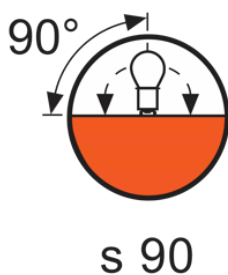

Electrical data

Nominal Wattage	500 W
Nominal Voltage	240 V
Type of Current	AC

Light technical data

Luminous Flux	11000 lm
Light Center Length - LCL (in)	1.83 in
Light Center Length - LCL (mm)	46.5 mm
Color Temperature	3000 K
Color Rendering Index	100
Average Rated Life	300 h

Physical attributes

Base	GY9.5 BIPIN PREFOCUS
Bulb Shape	T6.5
Length l (in)	3.54 in
Length l (mm)	90 mm
Diameter d (in)	0.866 in
Diameter d (mm)	22.00 mm

Additional product data

Operating Position	ANY
Lamp Type	SINGLE END