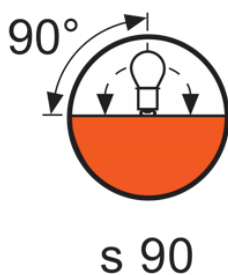

Electrical data

Nominal Wattage	800 W
Nominal Voltage	230 V
Type of Current	AC

Light technical data

Luminous Flux	20000 lm
Light Center Length - LCL (in)	60.52 in
Light Center Length - LCL (mm)	2.38 mm
Color Temperature	3200 K
Color Rendering Index	100
Average Rated Life	250 h

Physical attributes

Base	G9.5 MEDIUM BIPIN
Bulb Shape	T6
Length l (in)	101 in
Length l (mm)	3.98 mm
Diameter d (in)	0.720 in
Diameter d (mm)	18.30 mm

Additional product data

Operating Position	ANY
Lamp Type	SINGLE END