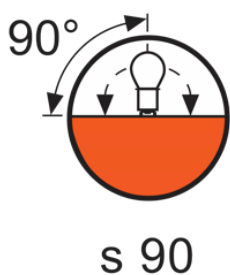

Product datasheet

Packaging Information

Product number	EAN/UPC	Packaging	Quantity	Outside dimensions l x w x h	Gross weight
54539	4008321653994	Folding box (SKU)	1	2.2 in x 2.2 in x 7.5 in	0.3 lb
54539	4008321984258	Shipping box (Case)	12	9.8 in x 7.4 in x 8.5 in	4.5 lb

The mentioned product code describes the smallest quantity unit which can be ordered. One shipping unit can contain one or more single products. When placing an order, for the quantity please enter single or multiples of a shipping unit.

Disclaimer

OSRAM does not accept liability for errors, changes and omissions.