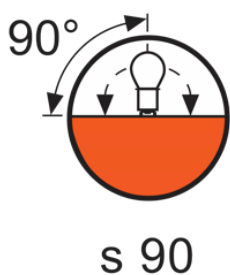

Product datasheet

Packaging Information

Product number	EAN/UPC	Packaging	Quantity	Outside dimensions l x w x h	Gross weight
54484	4008321632173	Folding box (SKU)	1	2.8 in x 2.8 in x 6.3 in	0.2 lb
54484	4008321984265	Shipping box (Case)	12	11.6 in x 8.7 in x 6.9 in	3.4 lb

The mentioned product code describes the smallest quantity unit which can be ordered. One shipping unit can contain one or more single products. When placing an order, for the quantity please enter single or multiples of a shipping unit.

Disclaimer

OSRAM does not accept liability for errors, changes and omissions.