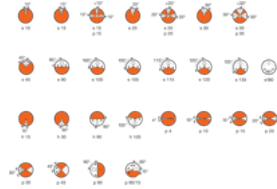

Product datasheet

Operating Position	s 90

Packaging Information

Product number	EAN/UPC	Packaging	Quantity	Outside dimensions l x w x h	Gross weight
54263	4050300006727	Folding box (SKU)	1		
54263	4050300890647	Shipping box (Case)	40	5.9 in x 4.4 in x 4.6 in	0.8 lb

The mentioned product code describes the smallest quantity unit which can be ordered. One shipping unit can contain one or more single products. When placing an order, for the quantity please enter single or multiples of a shipping unit.

Disclaimer

- OSRAM does not accept liability for errors, changes and omissions.